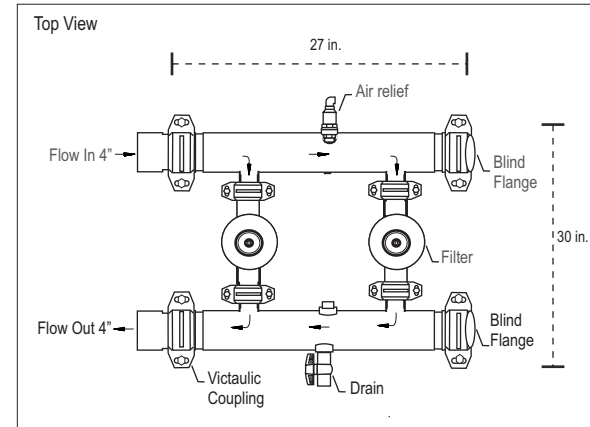

# BioDisc Headworks Sporty - 1.5 in

# BioDisc Headworks Sporty - 2 in

**GEOFLOW** WASTEFLOW HEADWORKS BIODISC BATTERY-2 X 2INSURFACEFLUSHFILTERS  
WHWBDB-200-M2

← 1.5-in. BIODISC FILTERS