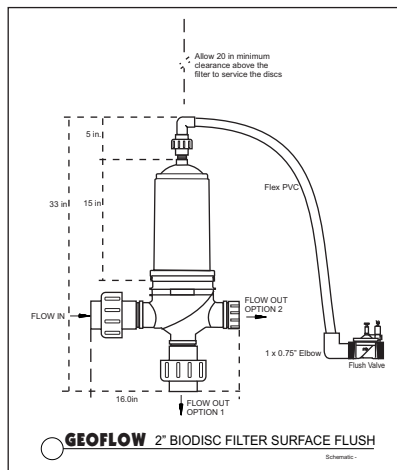

# BioDisc Headworks Sporty - 1.5 in

# BioDisc Headworks Sporty - 2 in

**GEOFLOW** WASTEFLOW HEADWORKS BIODISC BATTERY-2 X 2INSURFACEFLUSHFILTERS  
WHWBDB-200-M2

← 1.5-in. BIODISC FILTERS