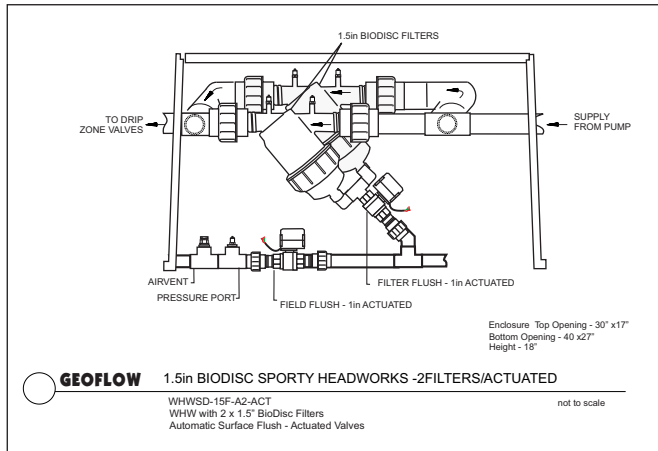

# BioDisc Headworks Sporty - 1.5 in

# BioDisc Headworks Sporty - 2 in

**GEOFLOW** WASTEFLOW HEADWORKS BIODISC BATTERY-2 X 2INSURFACEFLUSHFILTERS  
WHWBDB-200-M2

← 1.5-in. BIODISC FILTERS