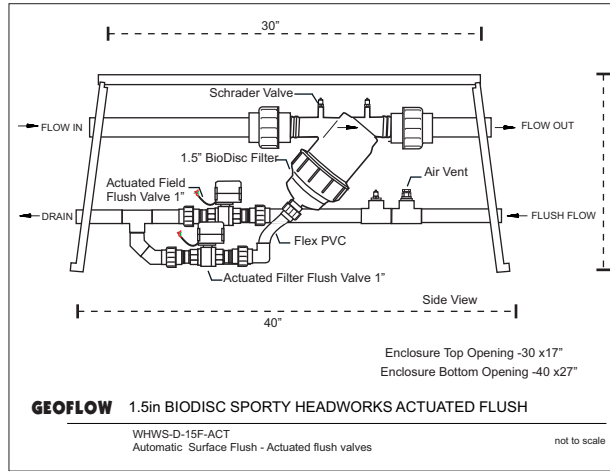

# BioDisc Headworks Sporty - 1.5 in

# BioDisc Headworks Sporty - 2 in

**GEOFLOW** WASTEFLOW HEADWORKS BIODISC BATTERY-2 X 2INSURFACEFLUSHFILTERS  
WHWBDB-200-M2

← 1.5-in. BIODISC FILTERS