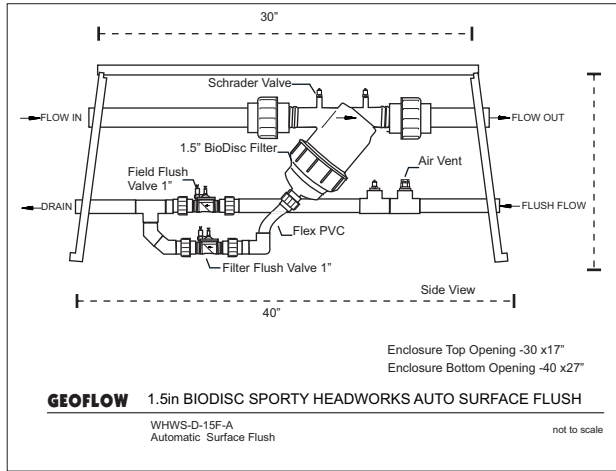

# BioDisc Headworks Sporty - 1.5 in

# BioDisc Headworks Sporty - 2 in

**GEOFLOW** WASTEFLOW HEADWORKS BIODISC BATTERY-2 X 2INSURFACEFLUSHFILTERS  
WHWBDB-200-M2

← 1.5-in. BIODISC FILTERS