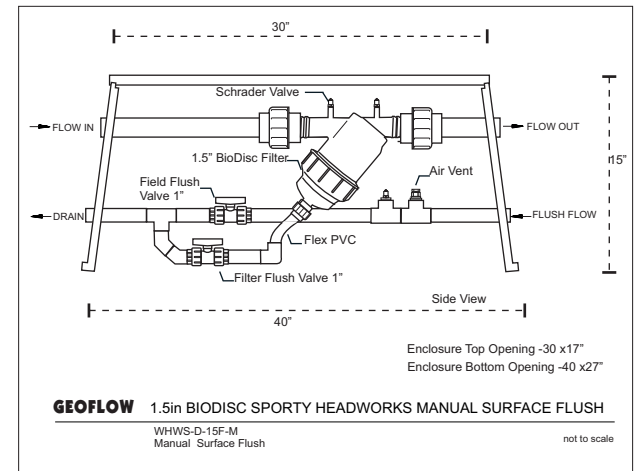

# BioDisc Headworks Sporty - 1.5 in

# BioDisc Headworks Sporty - 2 in

**GEOFLOW** WASTEFLOW HEADWORKS BIODISC BATTERY-2 X 2INSURFACEFLUSHFILTERS  
WHWBDB-200-M2

← 1.5-in. BIODISC FILTERS