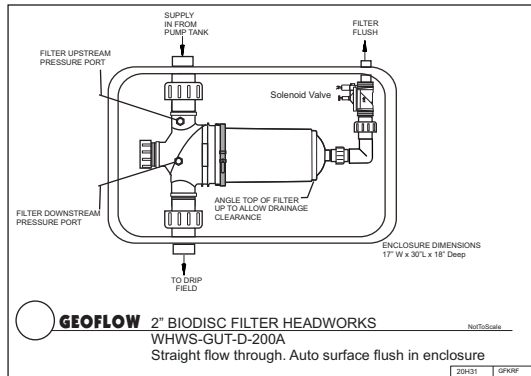

# BioDisc Headworks Sporty - 1.5 in

# BioDisc Headworks Sporty - 2 in

**GEOFLOW** WASTEFLOW HEADWORKS BIODISC BATTERY-2 X 2INSURFACEFLUSHFILTERS  
WHWBDB-200-M2

← 1.5-in. BIODISC FILTERS