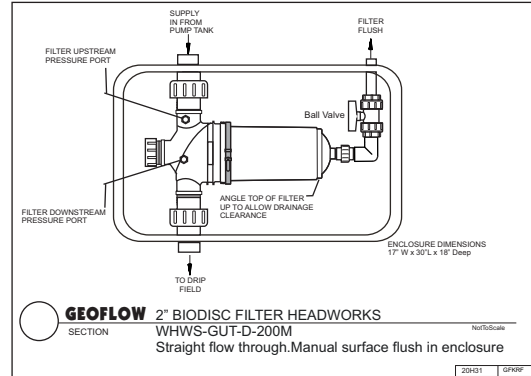

# BioDisc Headworks Sporty - 1.5 in

# BioDisc Headworks Sporty - 2 in

**GEOFLOW** WASTEFLOW HEADWORKS BIODISC BATTERY-2 X 2INSURFACEFLUSHFILTERS  
WHWBDB-200-M2

← 1.5-in. BIODISC FILTERS