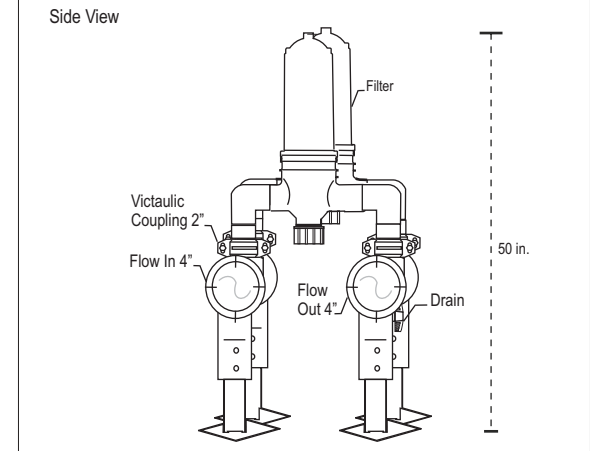

# BioDisc Headworks Sporty - 1.5 in

# BioDisc Headworks Sporty - 2 in

**GEOFLOW** WASTEFLOW HEADWORKS BIODISC BATTERY-2 X 2INSURFACEFLUSHFILTERS  
WHWBDB-200-M2

← 1.5-in. BIODISC FILTERS