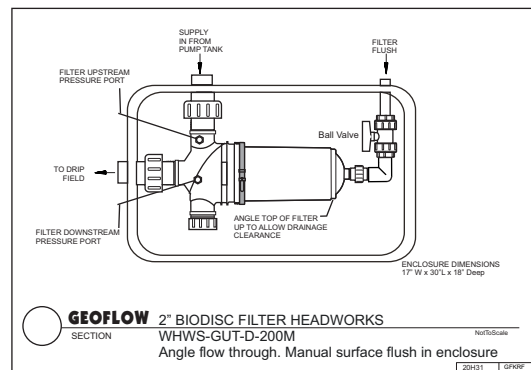

# BioDisc Headworks Sporty - 1.5 in

# BioDisc Headworks Sporty - 2 in

**GEOFLOW** WASTEFLOW HEADWORKS BIODISC BATTERY-2 X 2INSURFACEFLUSHFILTERS  
WHWBDB-200-M2

← 1.5-in. BIODISC FILTERS