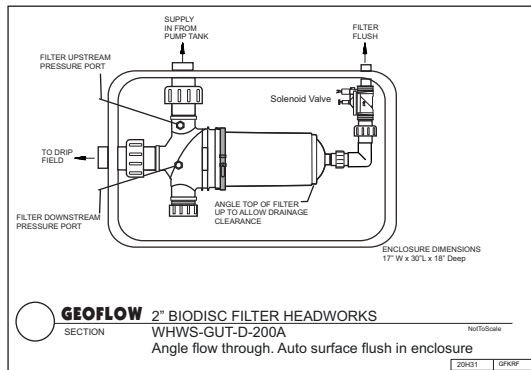

# BioDisc Headworks Sporty - 1.5 in

# BioDisc Headworks Sporty - 2 in

**GEOFLOW** WASTEFLOW HEADWORKS BIODISC BATTERY-2 X 2INSURFACEFLUSHFILTERS  
WHWBDB-200-M2

← 1.5-in. BIODISC FILTERS