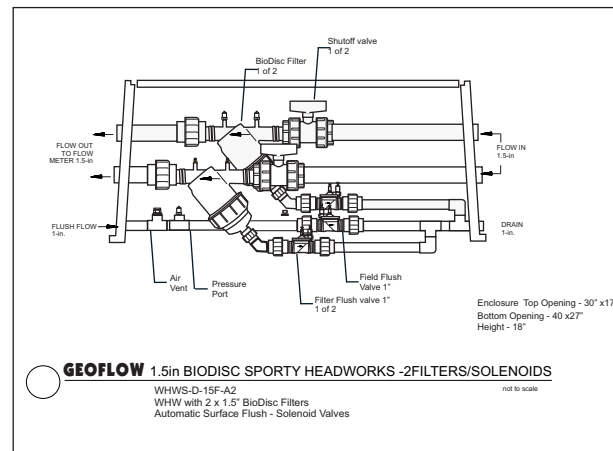

# BioDisc Headworks Sporty - 1.5 in

# BioDisc Headworks Sporty - 2 in

**GEOFLOW** WASTEFLOW HEADWORKS BIODISC BATTERY-2 X 2INSURFACEFLUSHFILTERS  
WHWBDB-200-M2

← 1.5-in. BIODISC FILTERS