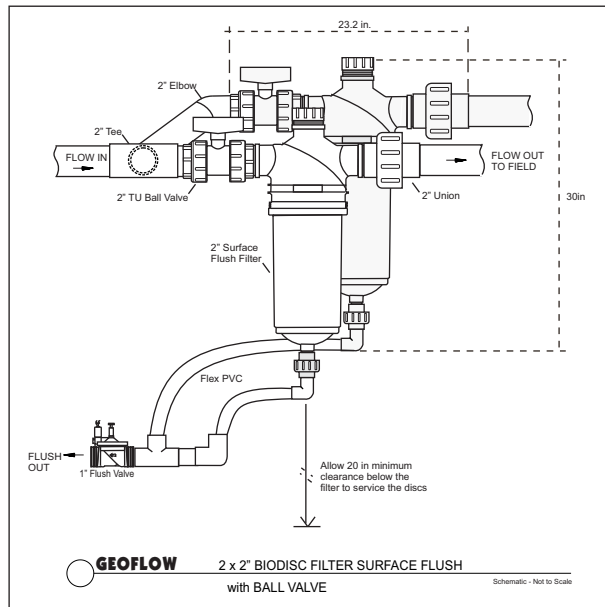

# BioDisc Headworks Sporty - 1.5 in

# BioDisc Headworks Sporty - 2 in

**GEOFLOW** WASTEFLOW HEADWORKS BIODISC BATTERY-2 X 2INSURFACEFLUSHFILTERS  
WHWBDB-200-M2

← 1.5-in. BIODISC FILTERS